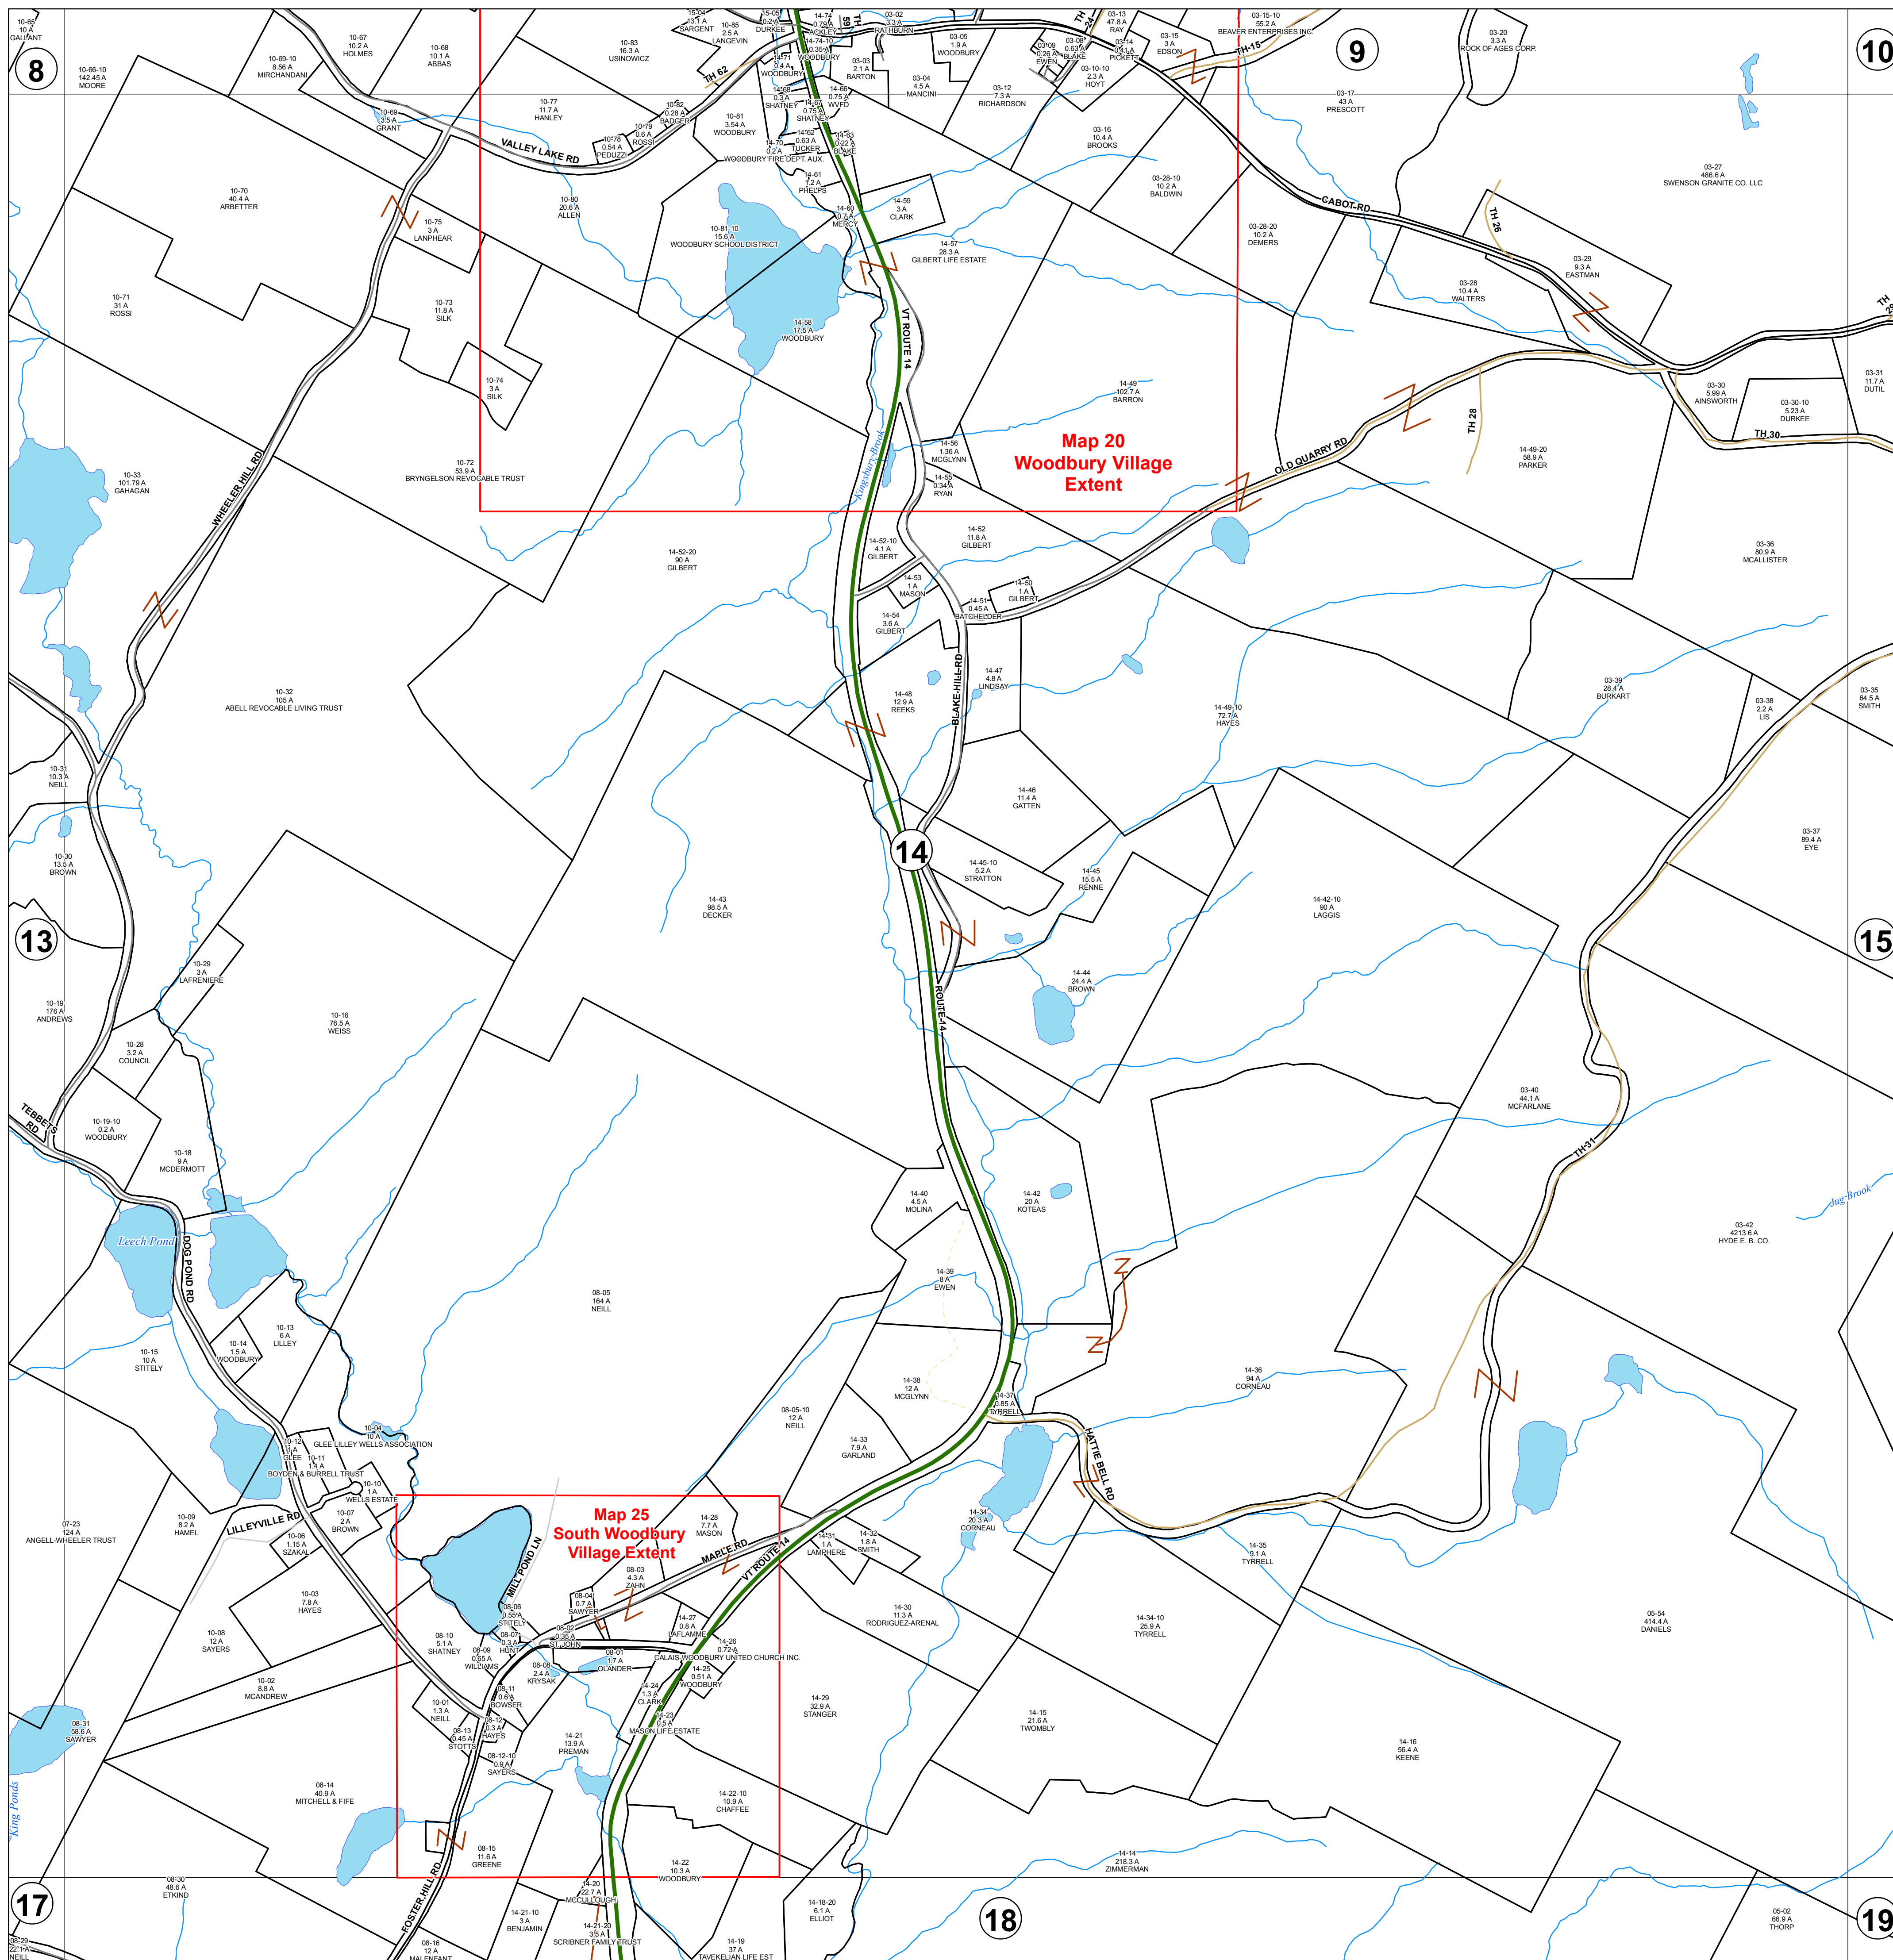

Woodbury, VT Property Tax Map 14

Legend

- Parcels
- Detailed Map Extents

Roads

- Interstate Highway
- US Highway
- State Highway
- Class 1
- Class 2
- Class 3
- Class 4
- National or State Forest Highway
- Legal Trail
- Unconfirmed Legal Trail
- Private
- Discontinued
- Proposed Class 3
- Unknown
- Railroad

Rivers, Lakes, and Ponds

Streams

1:6,000

Maps Created January 2019
By: CVRPC
N:\Towns\Woodbury\Parcels\
Parcel Project 2018\Parcel_Maps_1_19