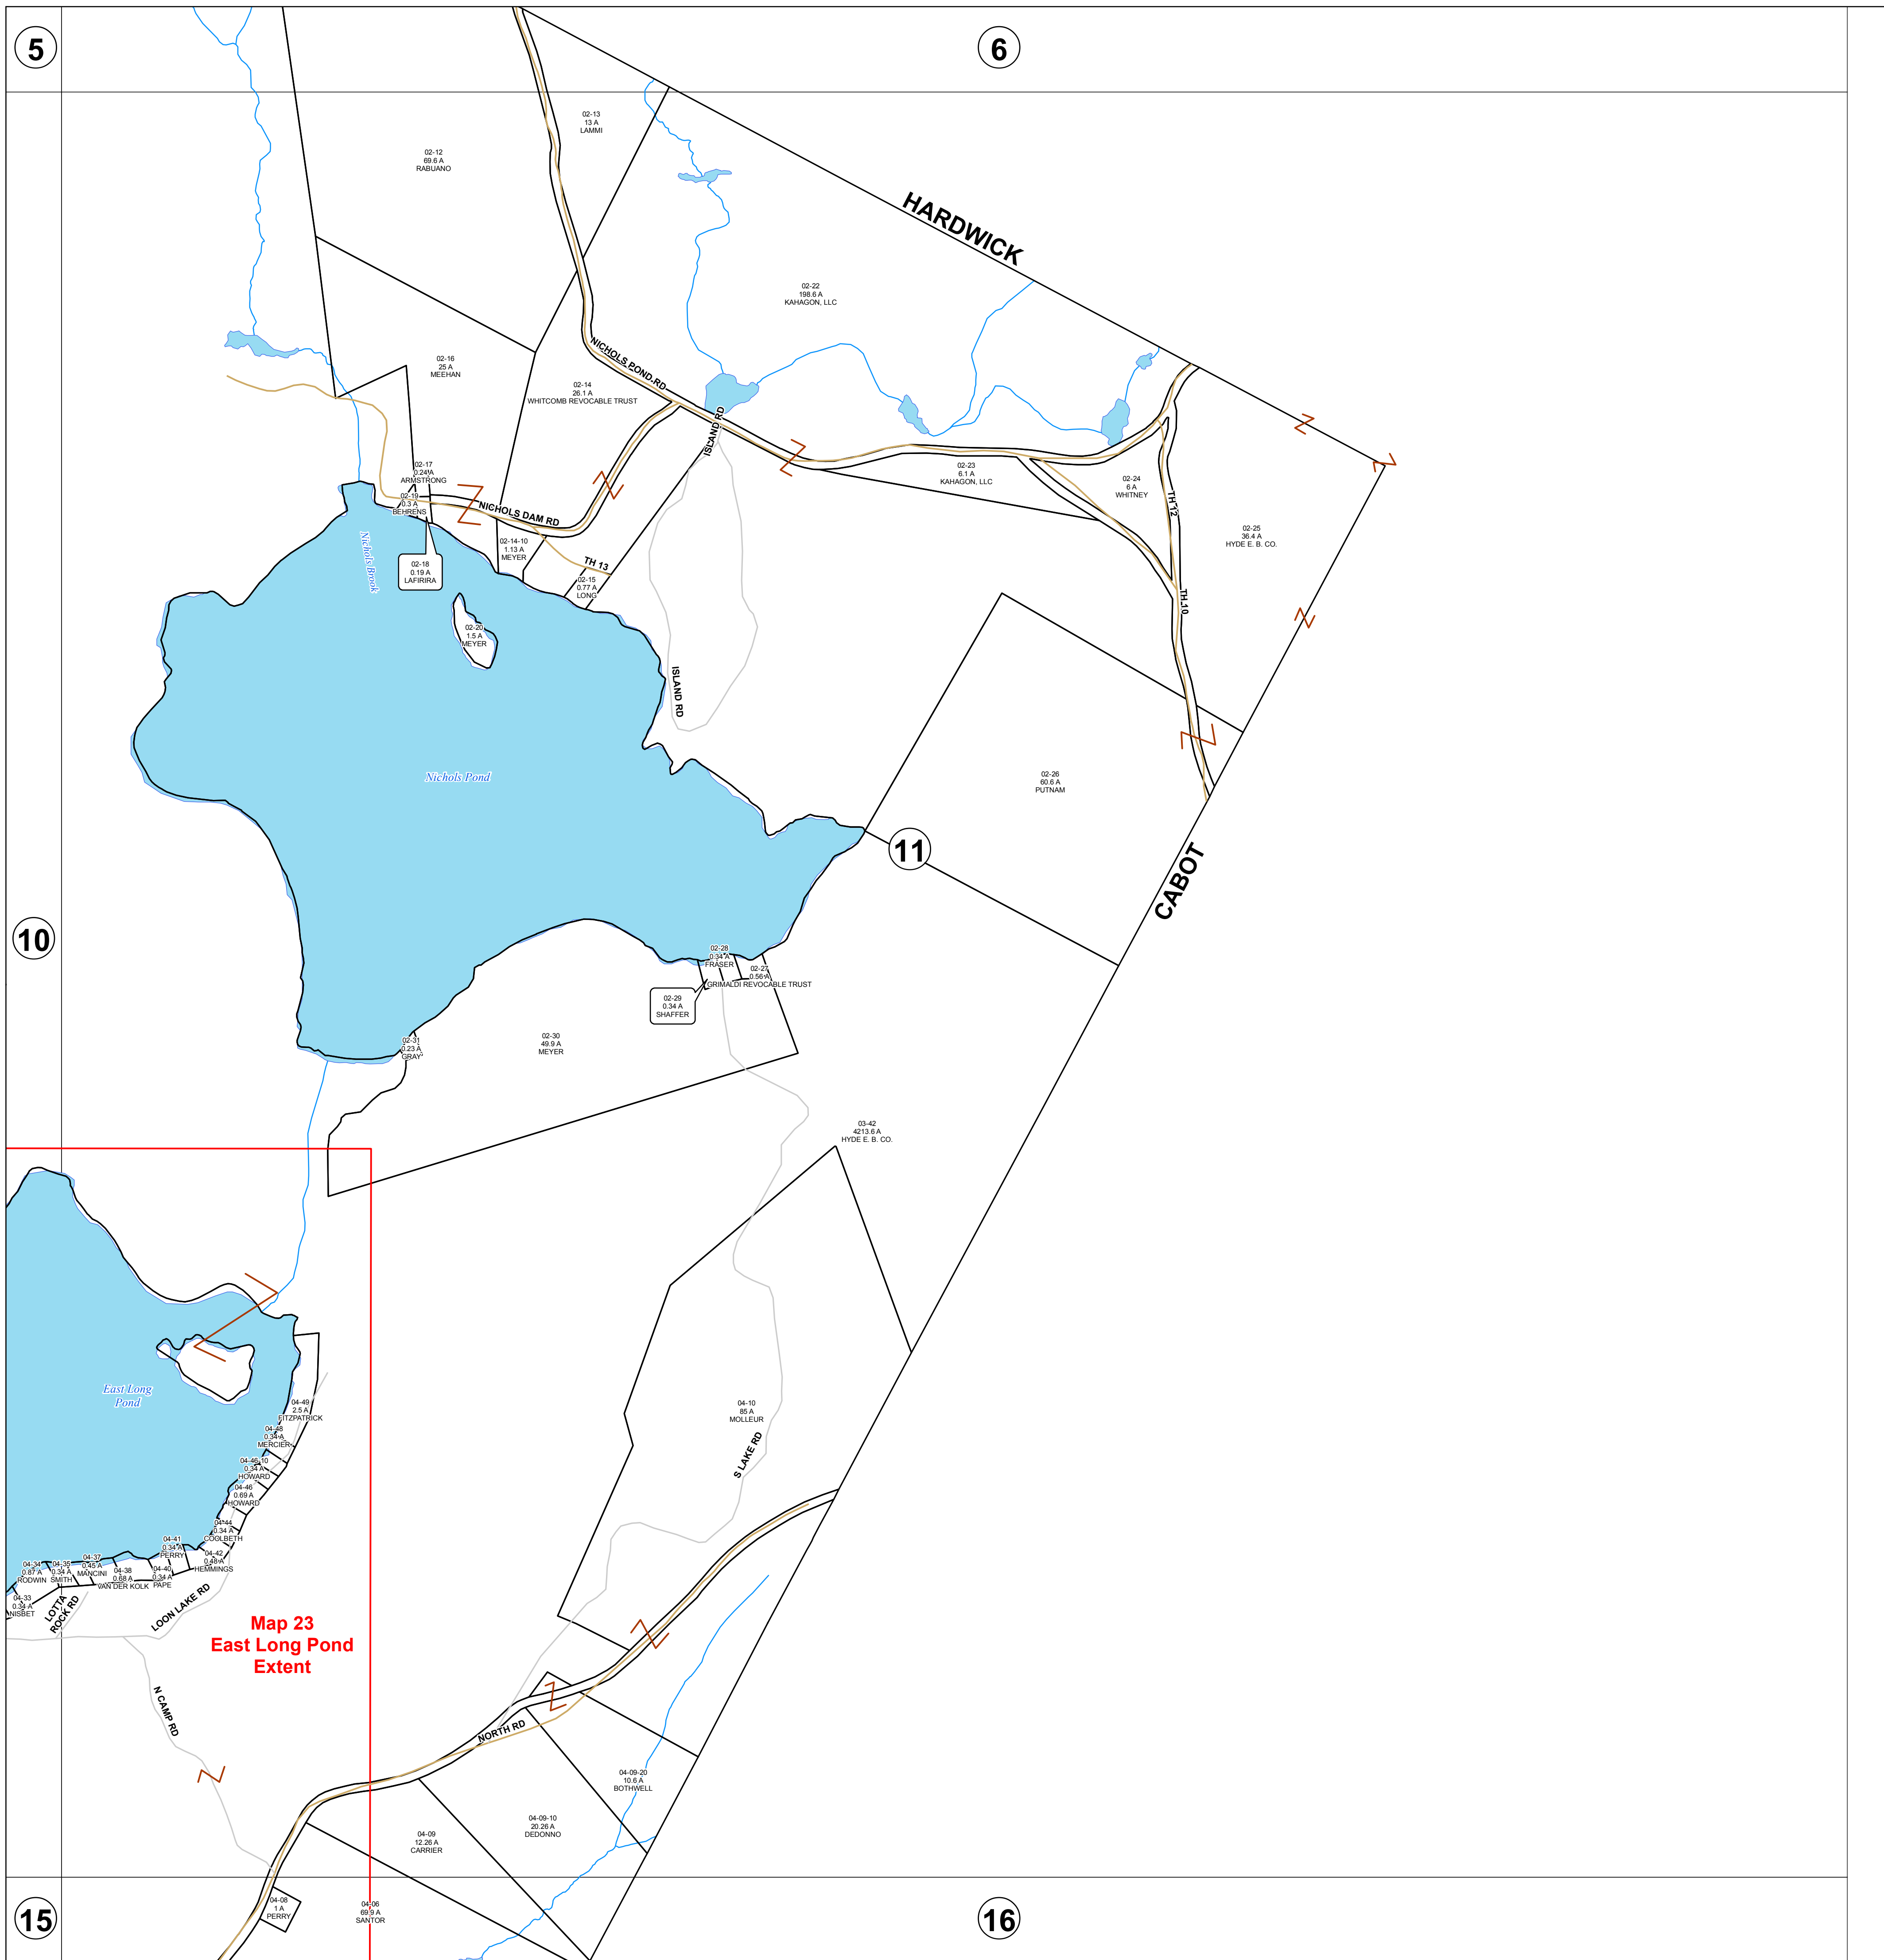

Woodbury, VT Property Tax Map 11

Legend

- Parcels
- Detailed Map Extents
- **Roads**
  - Interstate Highway
  - US Highway
  - State Highway
  - Class 1
  - Class 2
  - Class 3
  - Class 4
  - National or State Forest Highway
  - Legal Trail
  - Unconfirmed Legal Trail
  - Private
  - Discontinued
  - Proposed Class 3
  - Unknown
  - Railroad
- Rivers, Lakes, and Ponds
- Streams

Maps Created January 2019
By: CVRPC
N:\Towns\Woodbury\Parcels\
Parcel Project 2018\Parcel_Maps_1_19