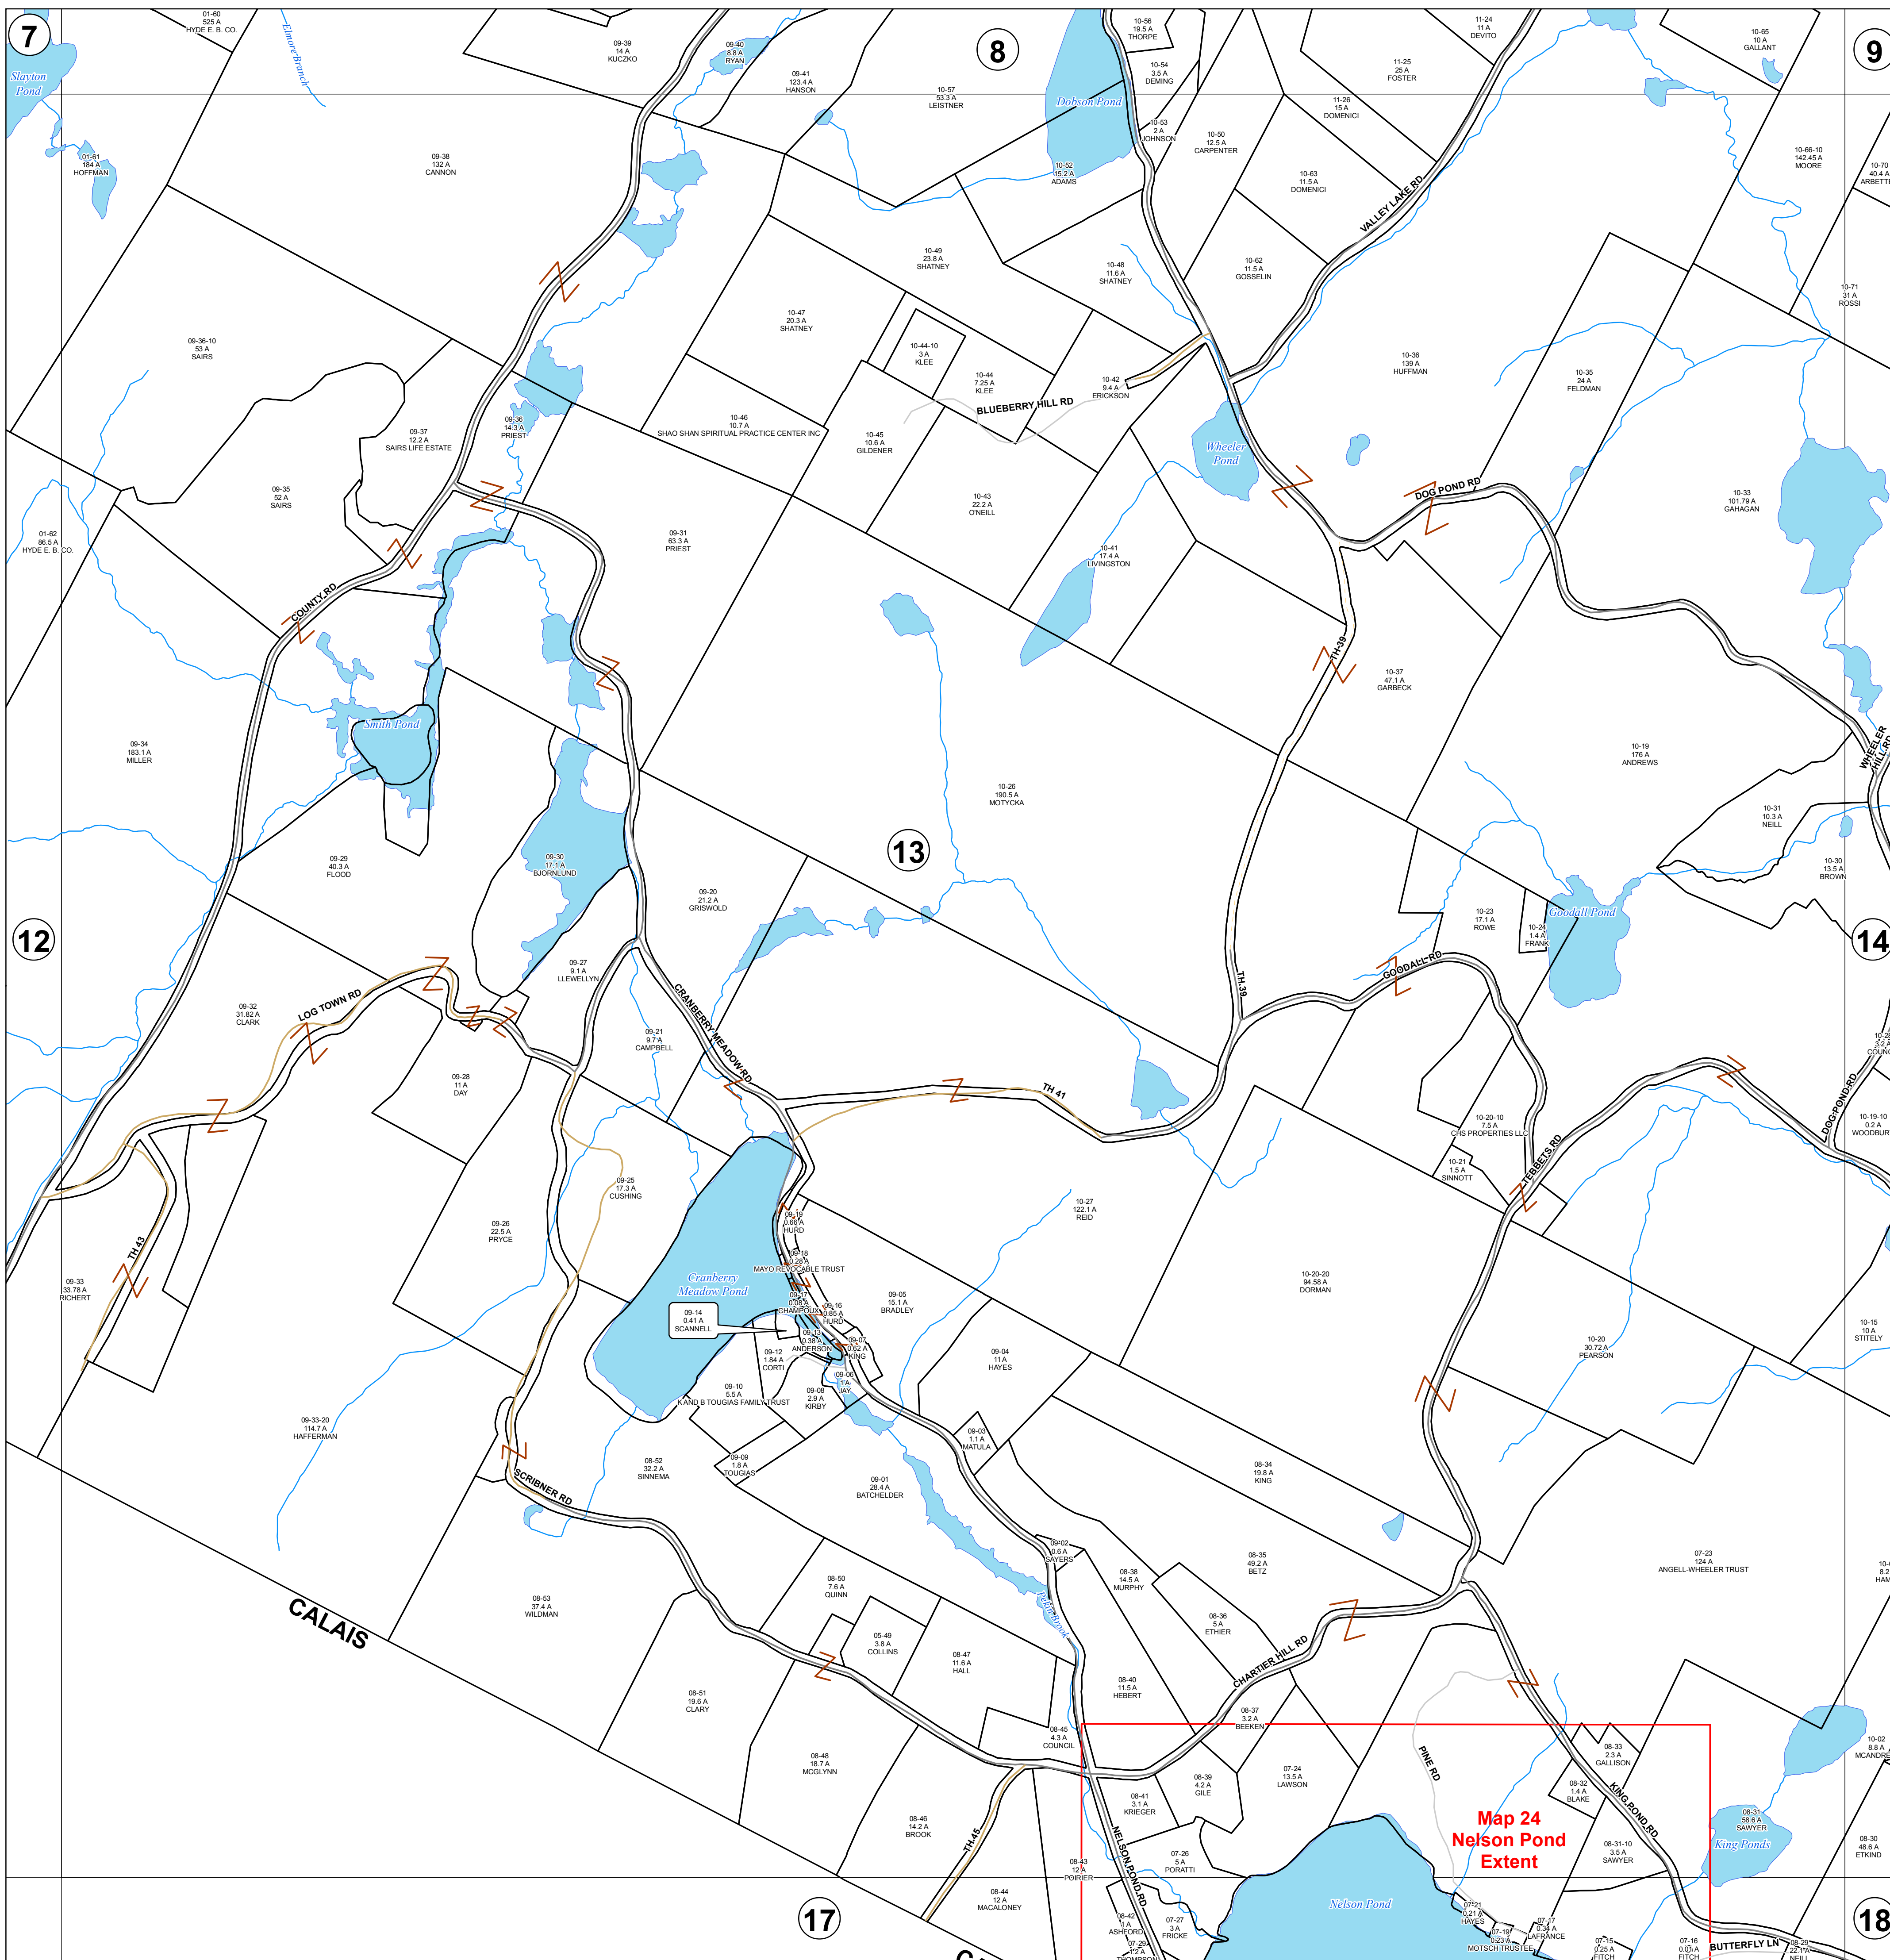

Woodbury, VT Property Tax Map 13

Legend

- Parcels
- Detailed Map Extents
- **Roads**
- Interstate Highway
- US Highway
- State Highway
- Class 1
- Class 2
- Class 3
- Class 4
- National or State Forest Highway
- Legal Trail
- Unconfirmed Legal Trail
- Private
- Discontinued
- Proposed Class 3
- Unknown
- Railroad
- Rivers, Lakes, and Ponds
- Streams

1:6,000

Maps Created January 2019
By: CVRPC
N:\Towns\Woodbury\Parcels\
Parcel Project 2018\Parcel_Maps_1_19