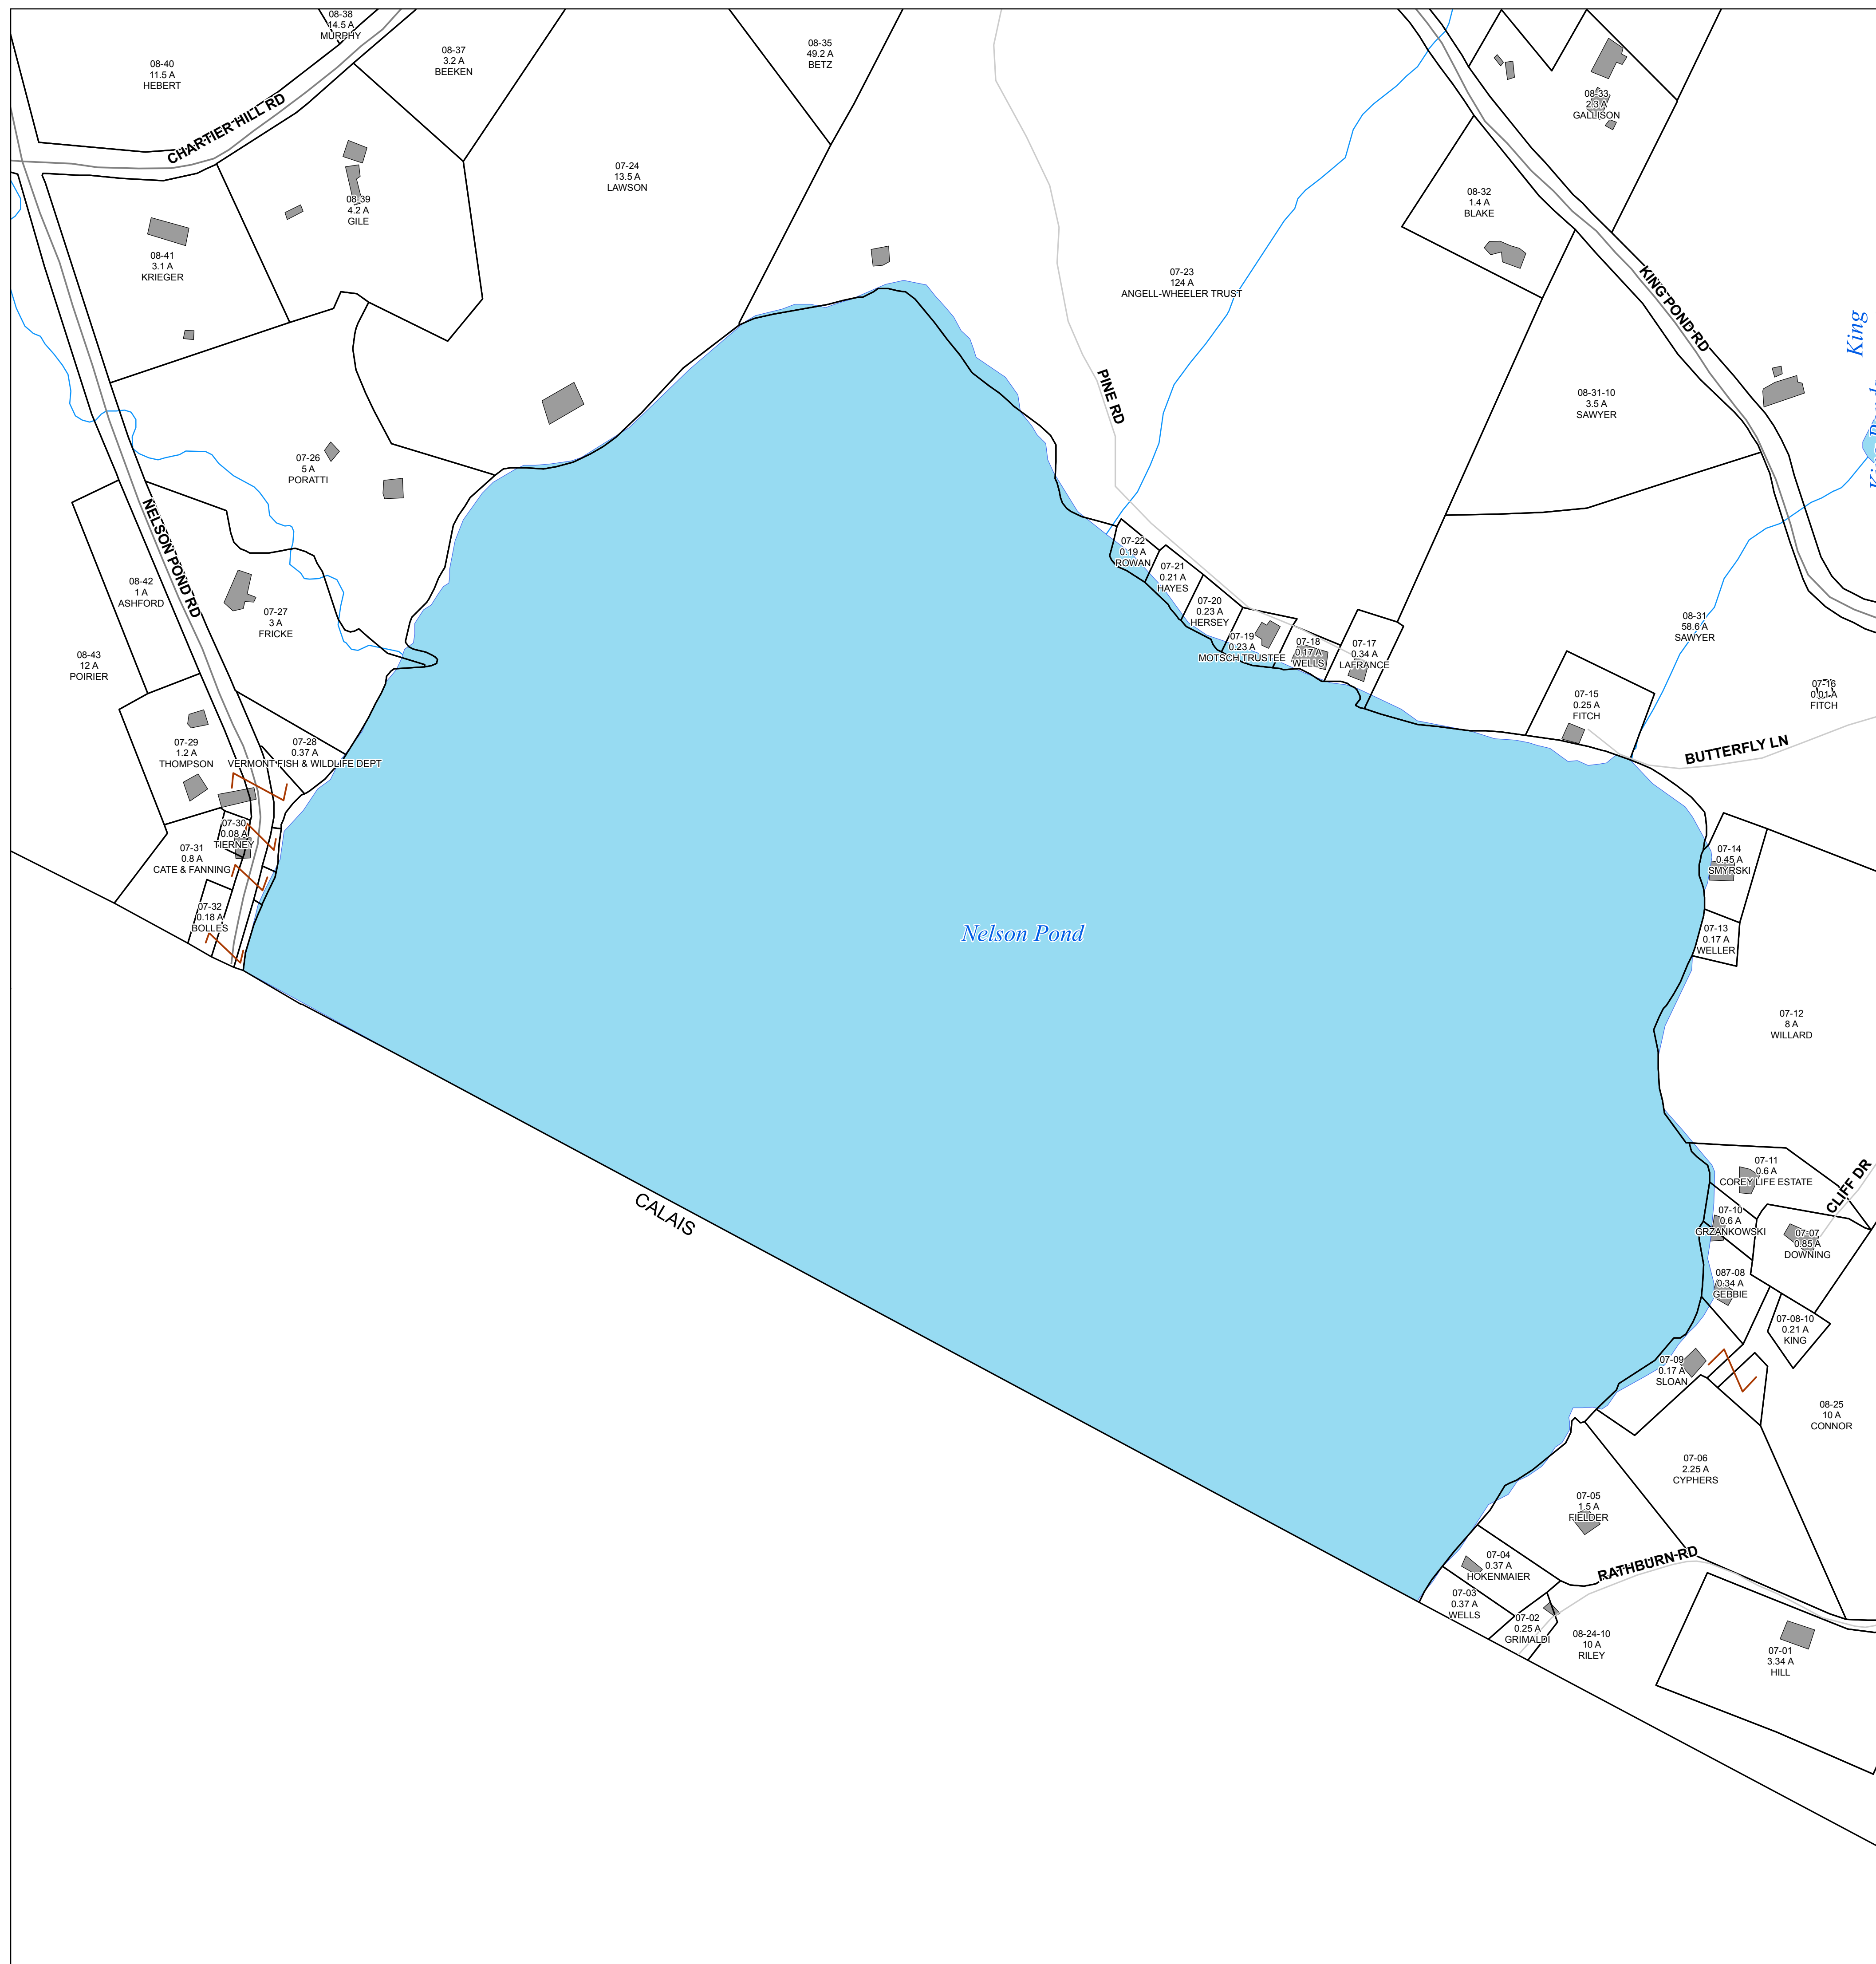

Woodbury, VT Property Tax Map 24 Nelson Pond

Legend

Roads

- Interstate Highway
- US Highway
- State Highway
- Class 1
- Class 2
- Class 3
- Class 4
- National or State Forest Highway
- Legal Trail
- Unconfirmed Legal Trail
- Private
- Discontinued
- Proposed Class 3
- Unknown

- Parcels
- Building Footprints
- Rivers, Lakes, and Ponds
- Streams

1 inch = 167 feet

Maps Created January 2019
By: CVRPC
N:\Towns\Woodbury\Parcels\
Parcel Project 2018\Parcel_Map_24