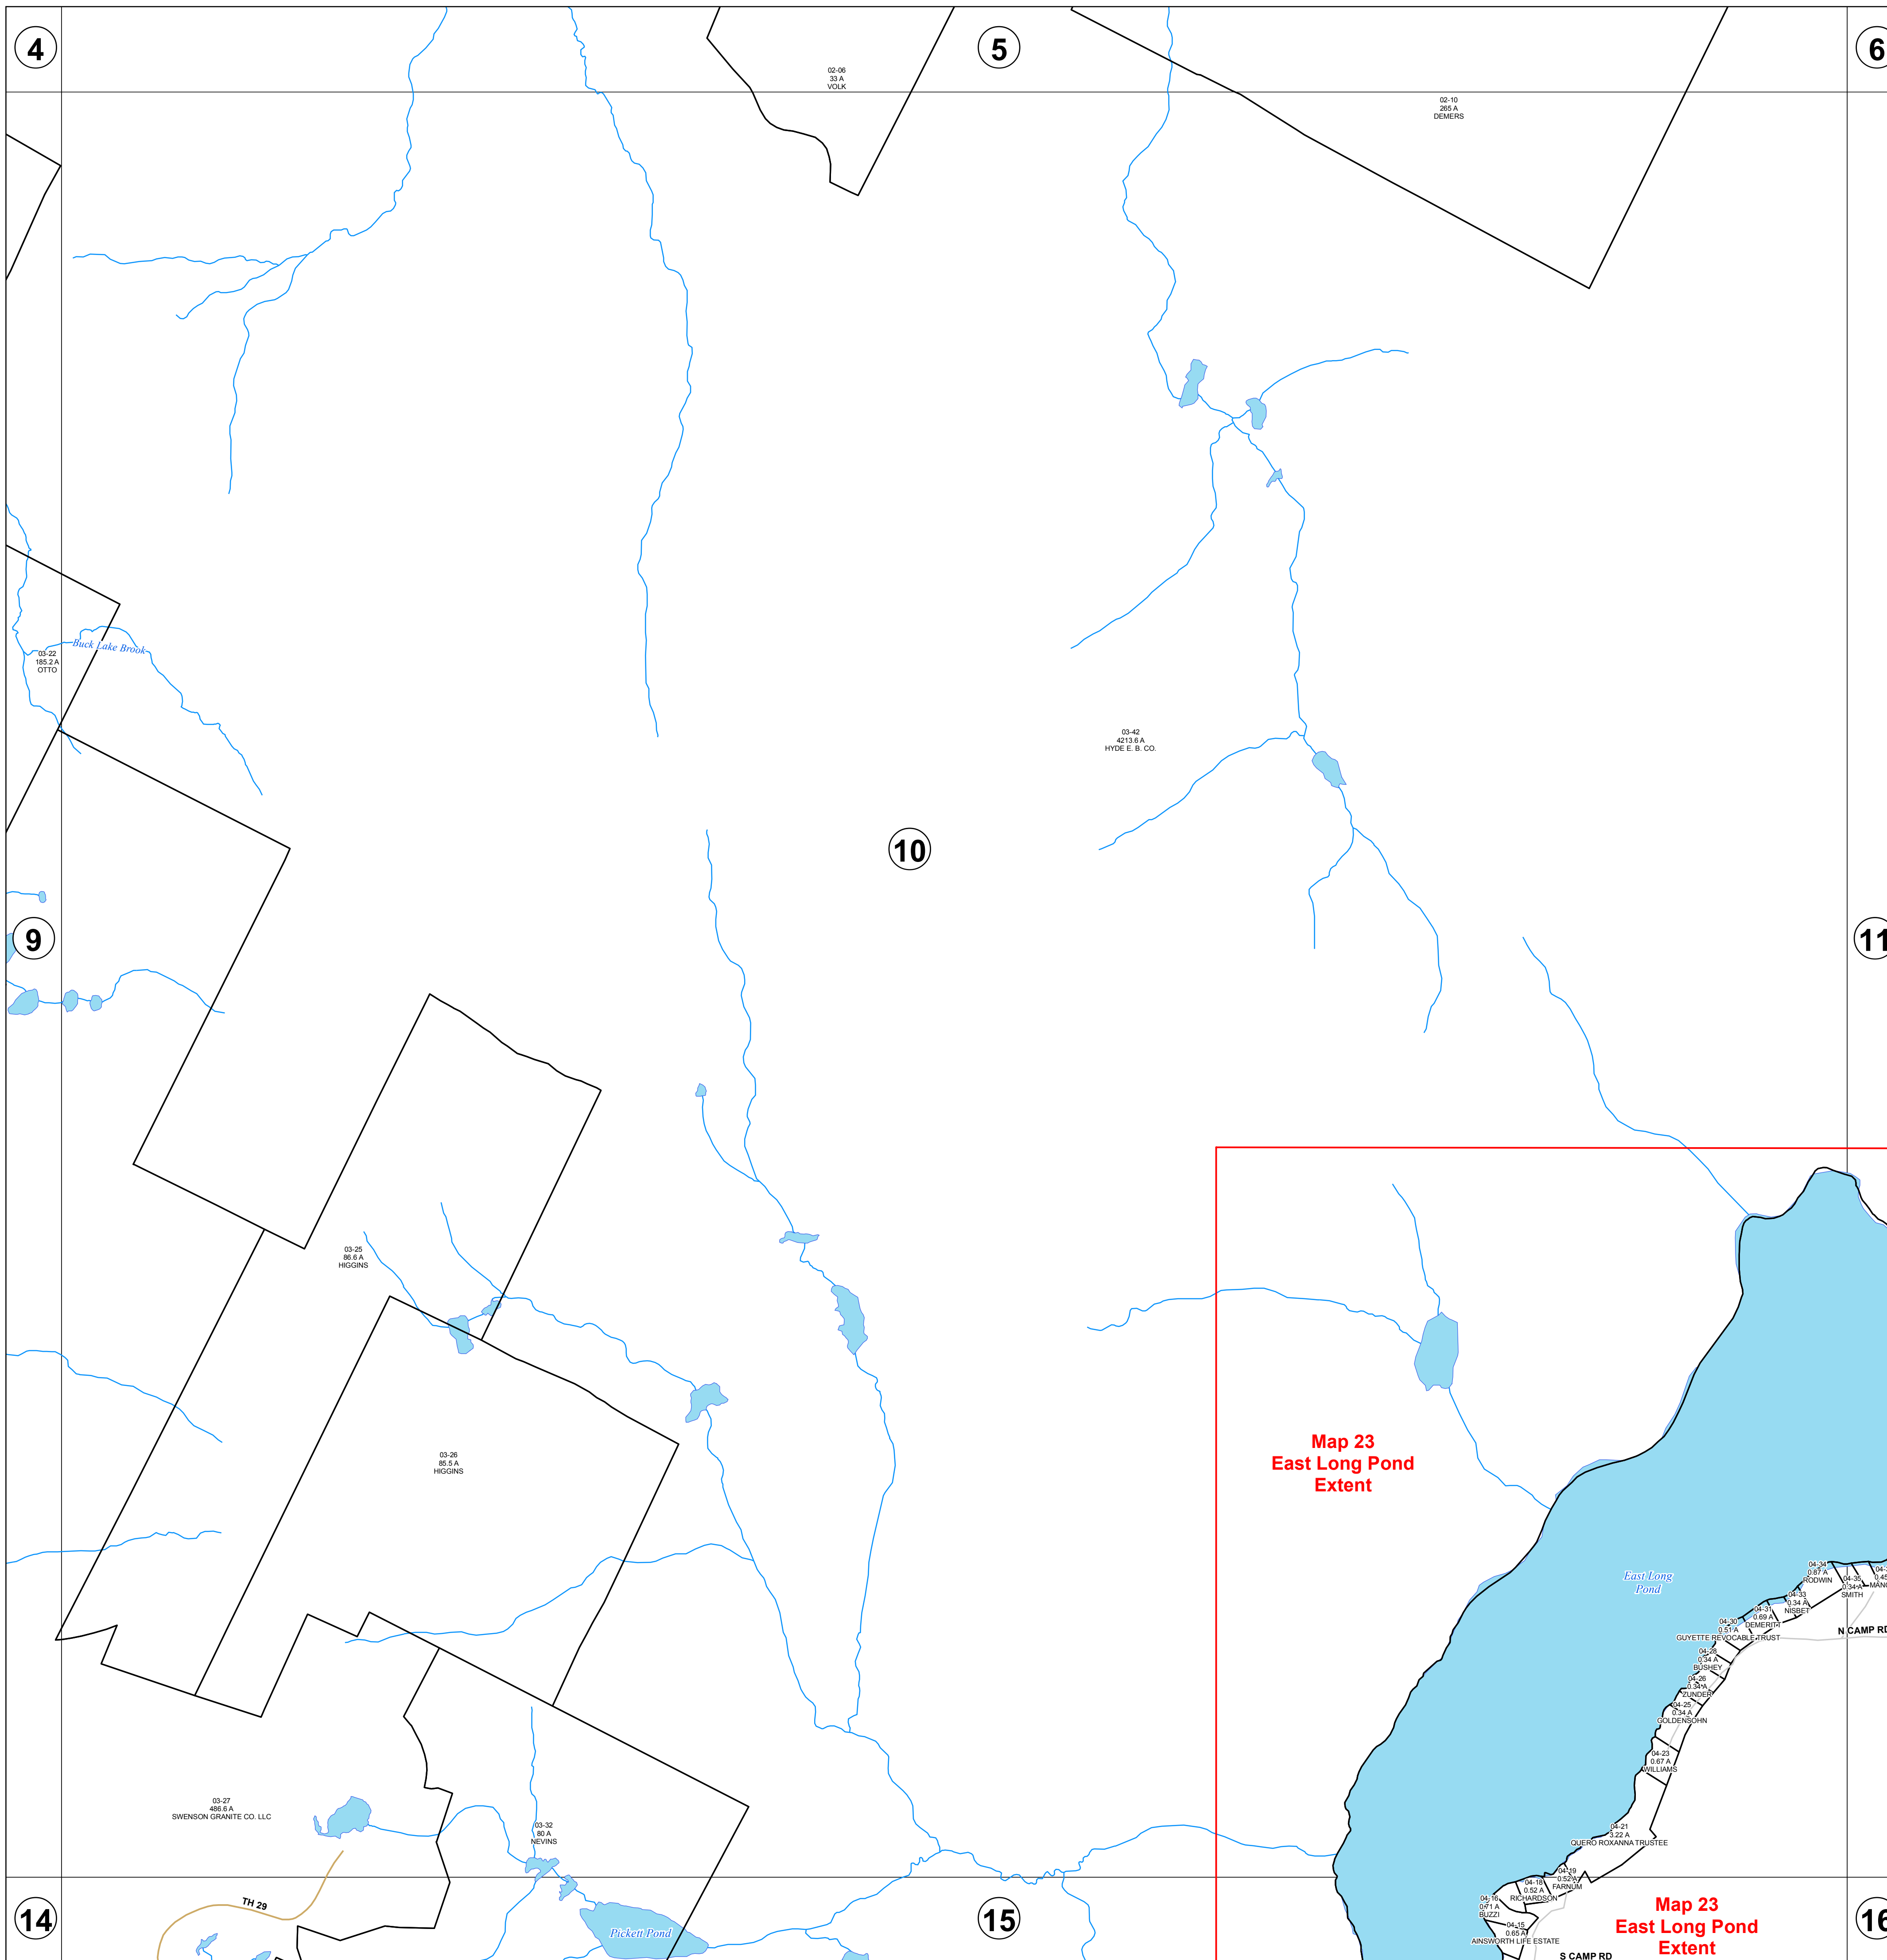

Woodbury, VT Property Tax Map 10

Legend

- Parcels
- Detailed Map Extents
- **Roads**
  - Interstate Highway
  - US Highway
  - State Highway
  - Class 1
  - Class 2
  - Class 3
  - Class 4
  - National or State Forest Highway
  - Legal Trail
  - Unconfirmed Legal Trail
  - Private
  - Discontinued
  - Proposed Class 3
  - Unknown
  - Railroad
- Rivers, Lakes, and Ponds
- Streams

Maps Created January 2019
By: CVRPC
N:\Towns\Woodbury\Parcels\
Parcel Project 2018\Parcel_Maps_1_19

**Map 23
East Long Pond
Extent**

**Map 23
East Long Pond
Extent**