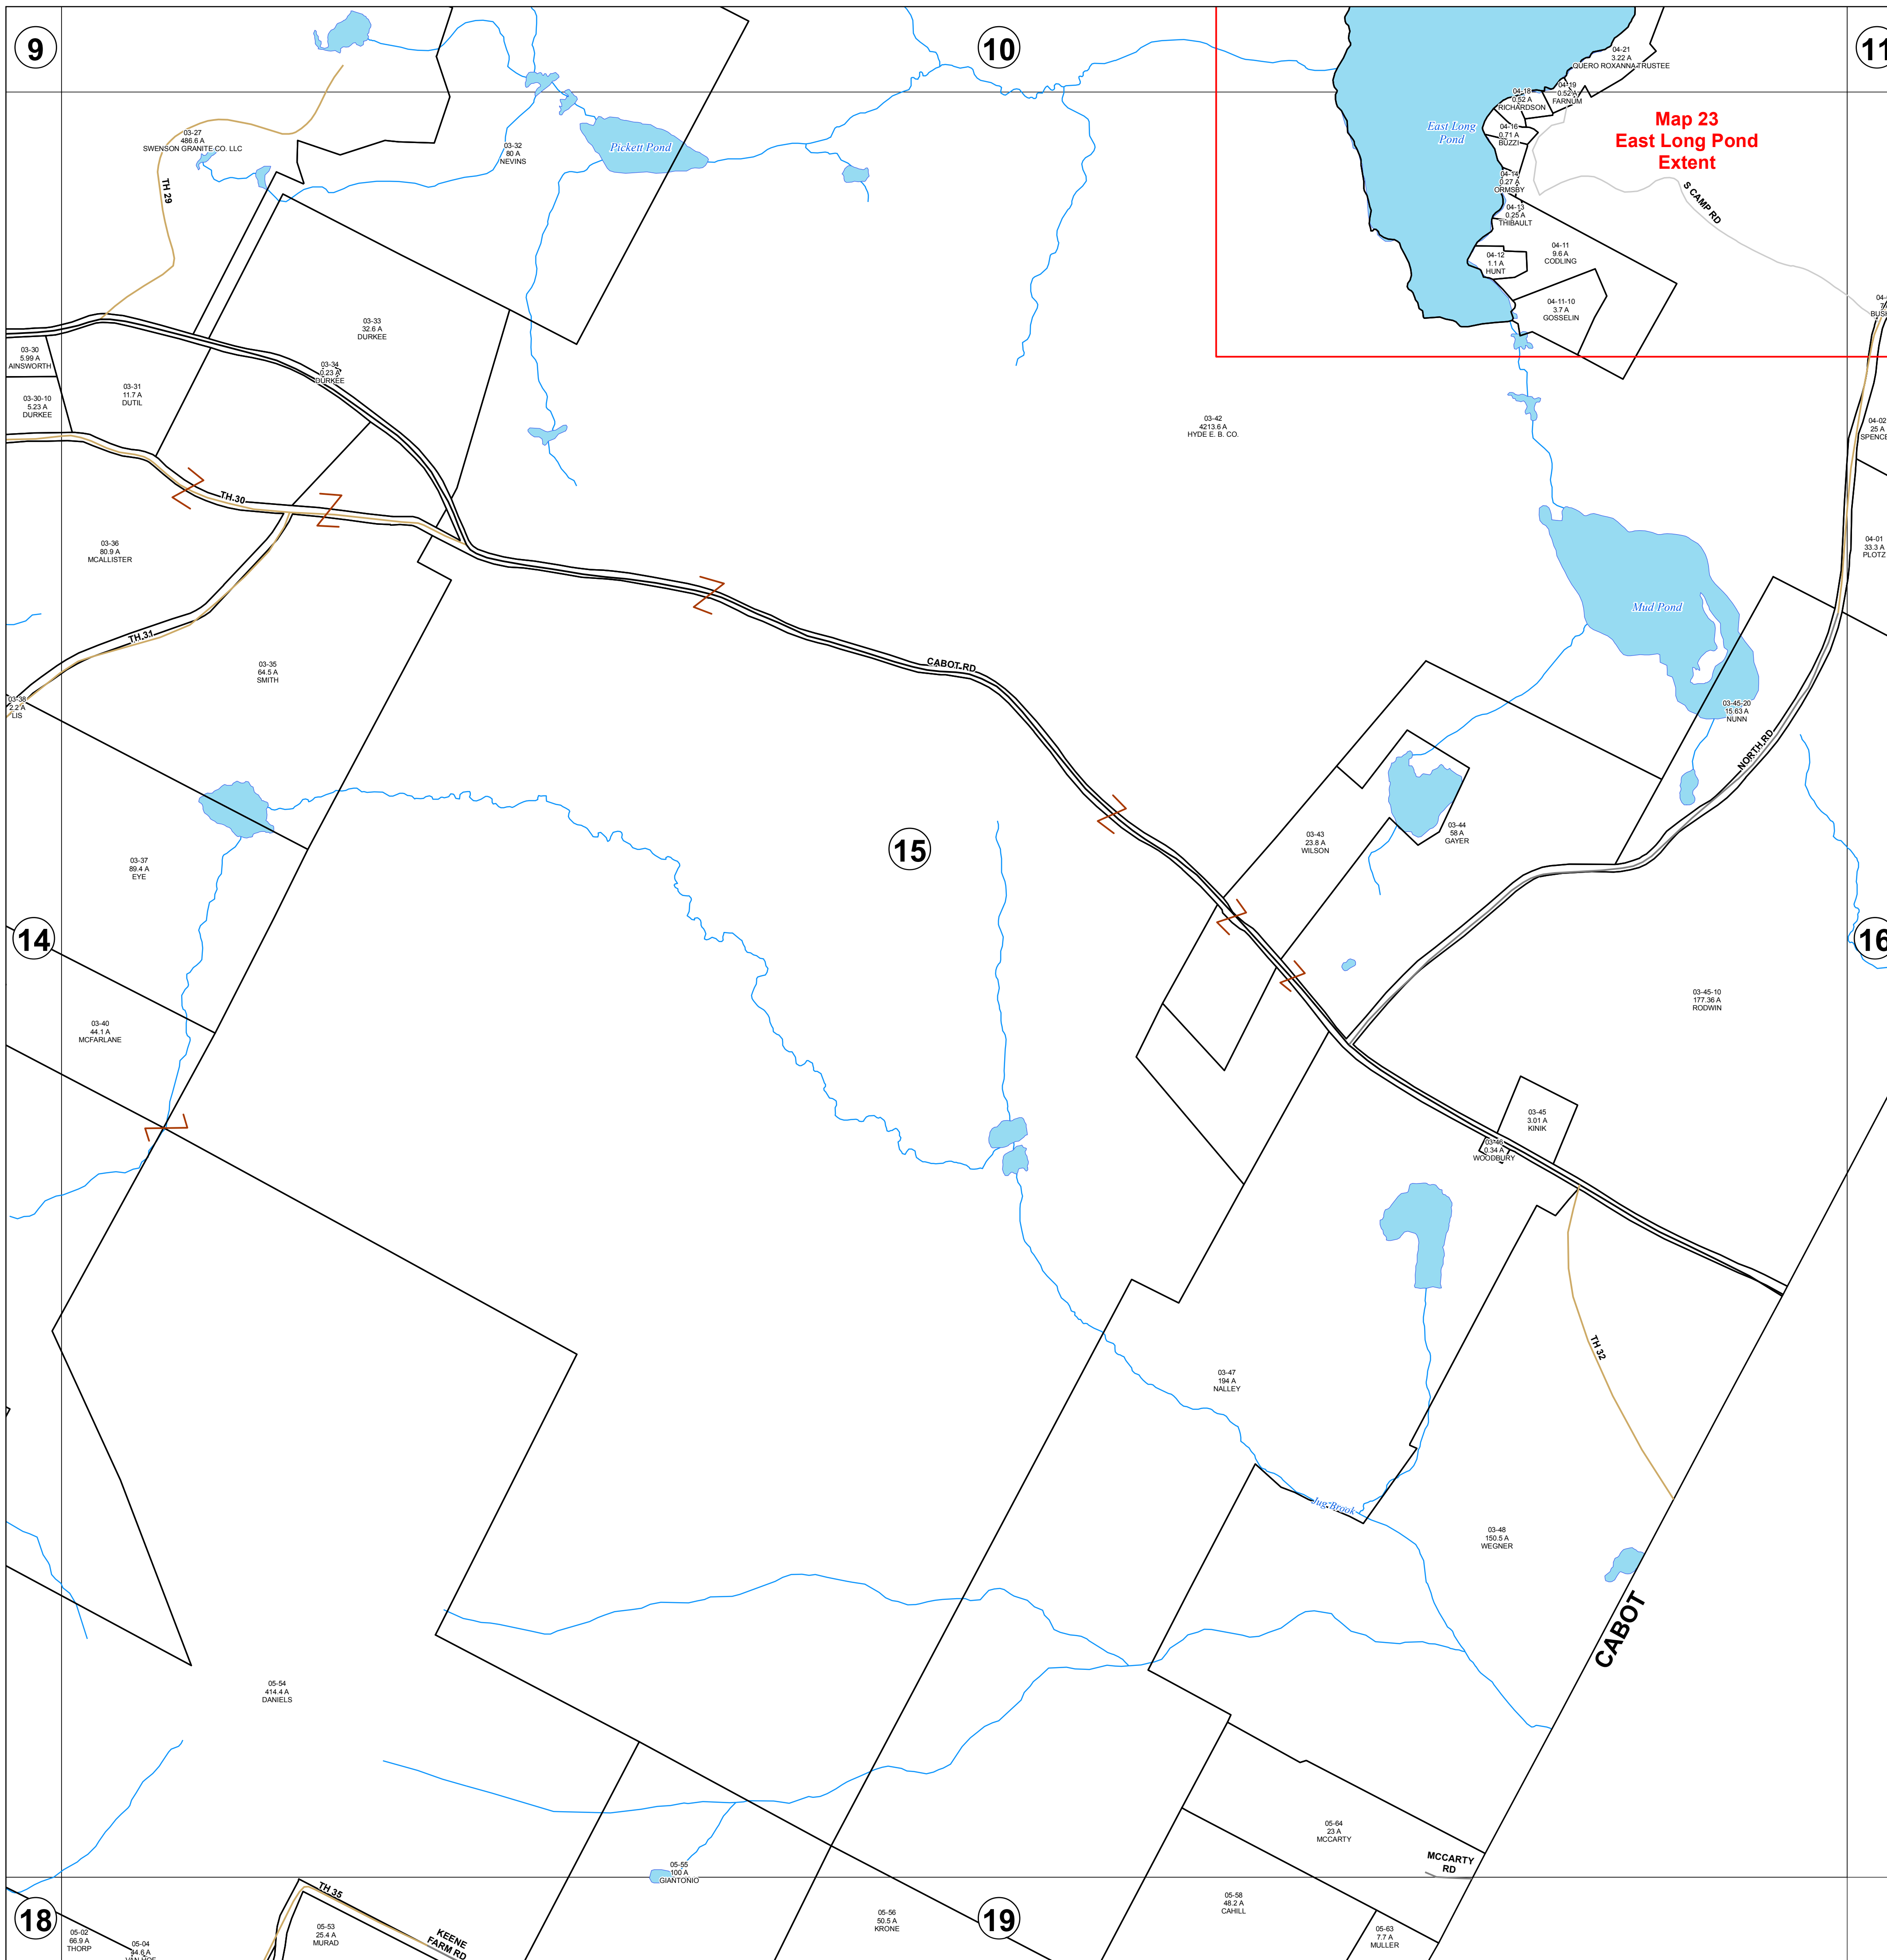

Woodbury, VT Property Tax Map 15

Legend

- Parcels
- Detailed Map Extents
- **Roads**
- Interstate Highway
- US Highway
- State Highway
- Class 1
- Class 2
- Class 3
- Class 4
- National or State Forest Highway
- Legal Trail
- Unconfirmed Legal Trail
- Private
- Discontinued
- Proposed Class 3
- Unknown
- Railroad
- Rivers, Lakes, and Ponds
- Streams

Maps Created January 2019
By: CVRPC
N:\Towns\Woodbury\Parcels\
Parcel Project 2018\Parcel_Maps_1_19